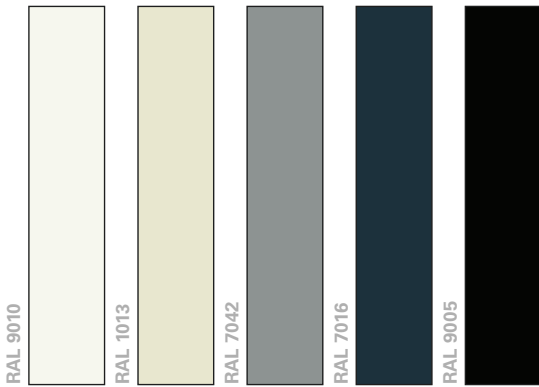

SEMI GLOSSY (%70 GLOSSY)