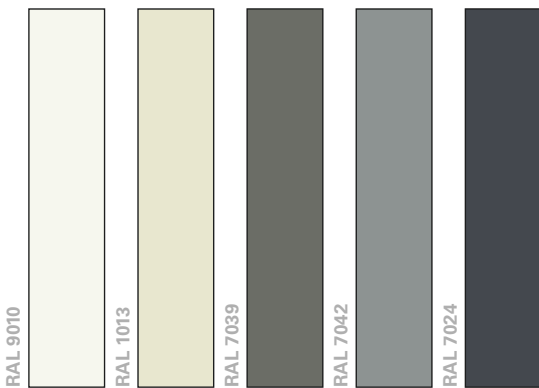

ALUMINIUM COLORS

MATT (%30 GLOSSY)

METALLIC

METALLIC TEXTURED

SEMI GLOSSY (%70 GLOSSY)

STANDARD FABRIC PROFILES SEMI GLOSSY (%70 GLOSSY)

TEXTURED

EXCLUSIVE FABRIC PROFILES SEMI GLOSSY (%70 GLOSSY)