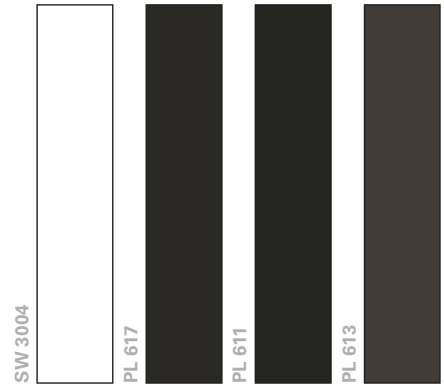

METALLIC TEXTURED