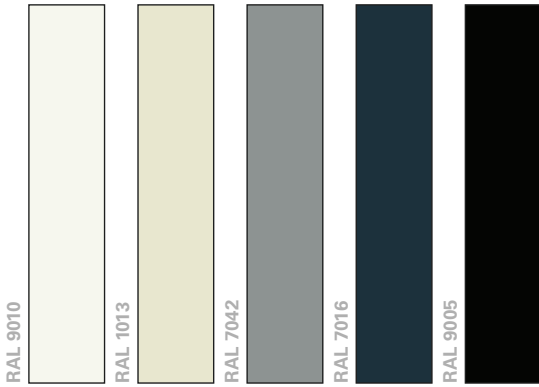

# ALUMINIUM COLORS

## MATT (%30 GLOSSY)

## EXCLUSIVE FABRIC PROFILES SEMI GLOSSY (%70 GLOSSY)