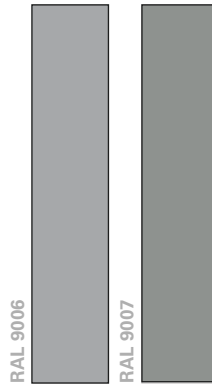

ALUMINIUM COLORS

MATT (%30 GLOSSY)

METALLIC

METALLIC TEXTURED

SEMI GLOSSY (%70 GLOSSY)

STANDARD FABRIC PROFILES SEMI GLOSSY (%70 GLOSSY)

TEXTURED

EXCLUSIVE FABRIC PROFILES SEMI GLOSSY (%70 GLOSSY)