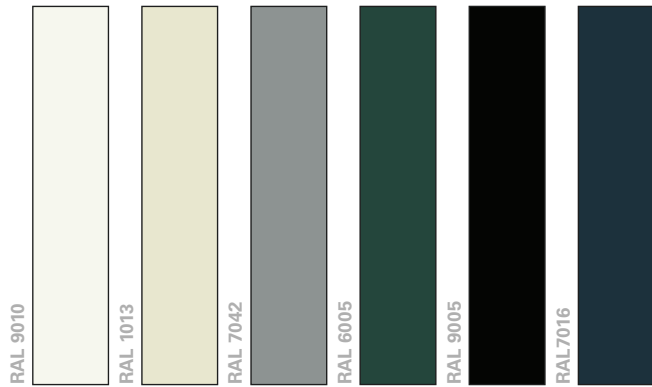

STANDARD FABRIC PROFILES SEMI GLOSSY (%70 GLOSSY)